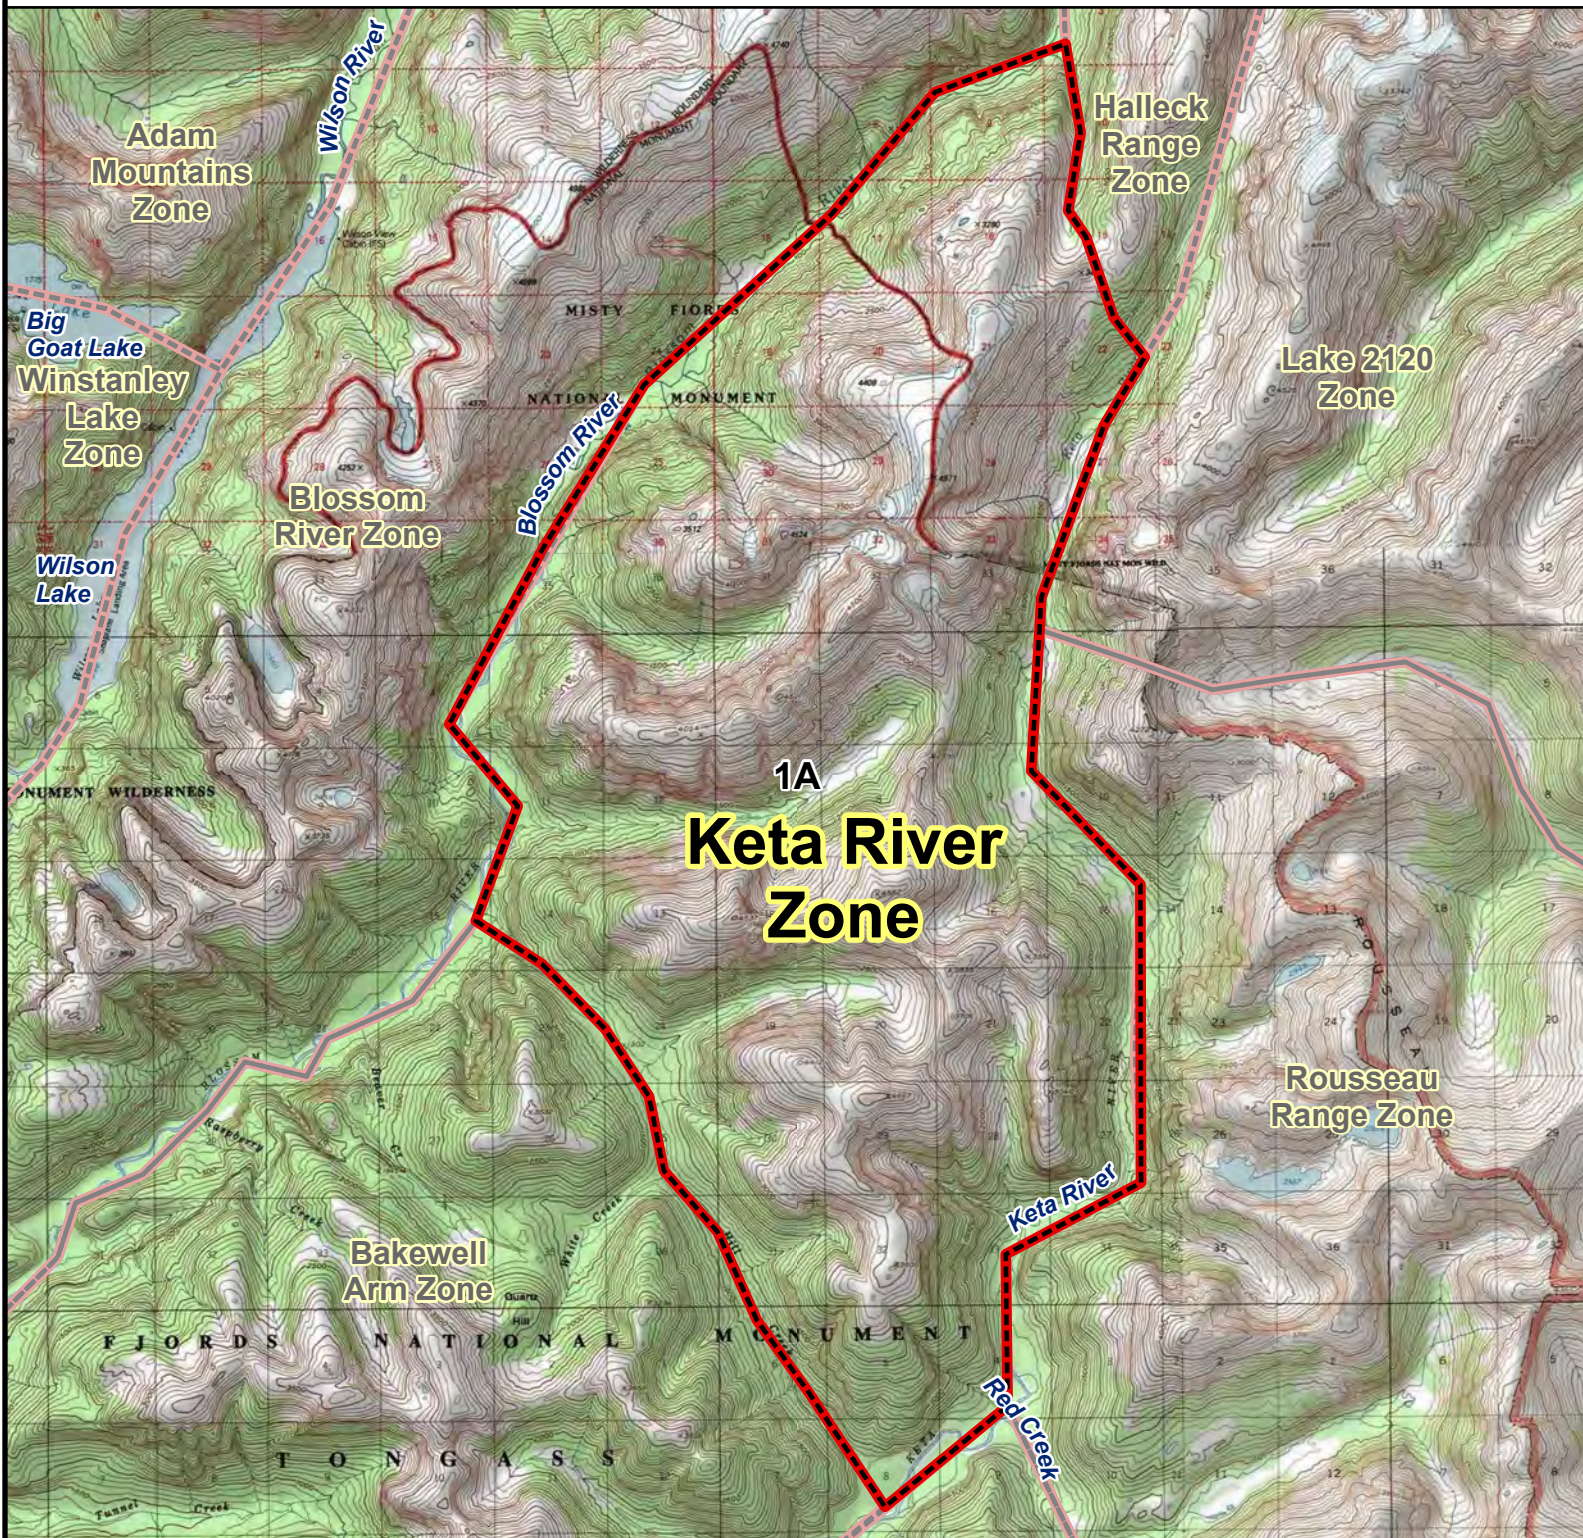

RG002 MOUNTAIN GOAT HUNT

Keta River Zone

Keta River Zone: Originating where Hill Creek empties into the Keta River, northwest along Hill Creek, northwest through the valley drainage that continues from Hill Creek and drains into the Blossom River, northeast along the Blossom River to the GPS coordinates N 55.565445, W -130.359584, then south through the unnamed drainage and over the saddle to the Keta River, south along the Keta River to the point of origin.